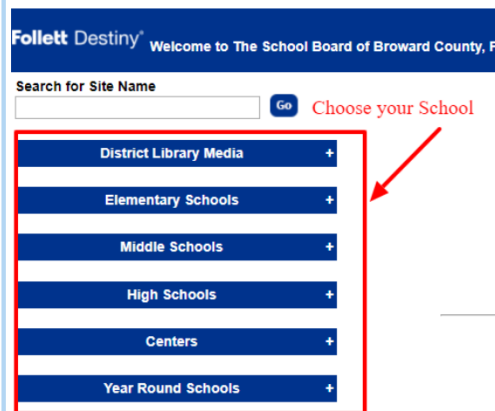

Accessing Axis360 Magic Wall

Students can access the AXIS360 page from the SSO Launchpad. Students first choose the Destiny tile. In Destiny, students choose their school then log into their Destiny account using the Clever SSO button then selecting catalog then Destiny Discover from the left column menu. Scroll to the bottom of the page to locate the link to Axis360 Magic Wall.

Step 1:

Students find and click on their school from the expanding grade headers.

Step 2:

Students click on the Log In button located in the upper right corner of the window.

Step 3:

Students log into their Destiny account via Clever SSO.